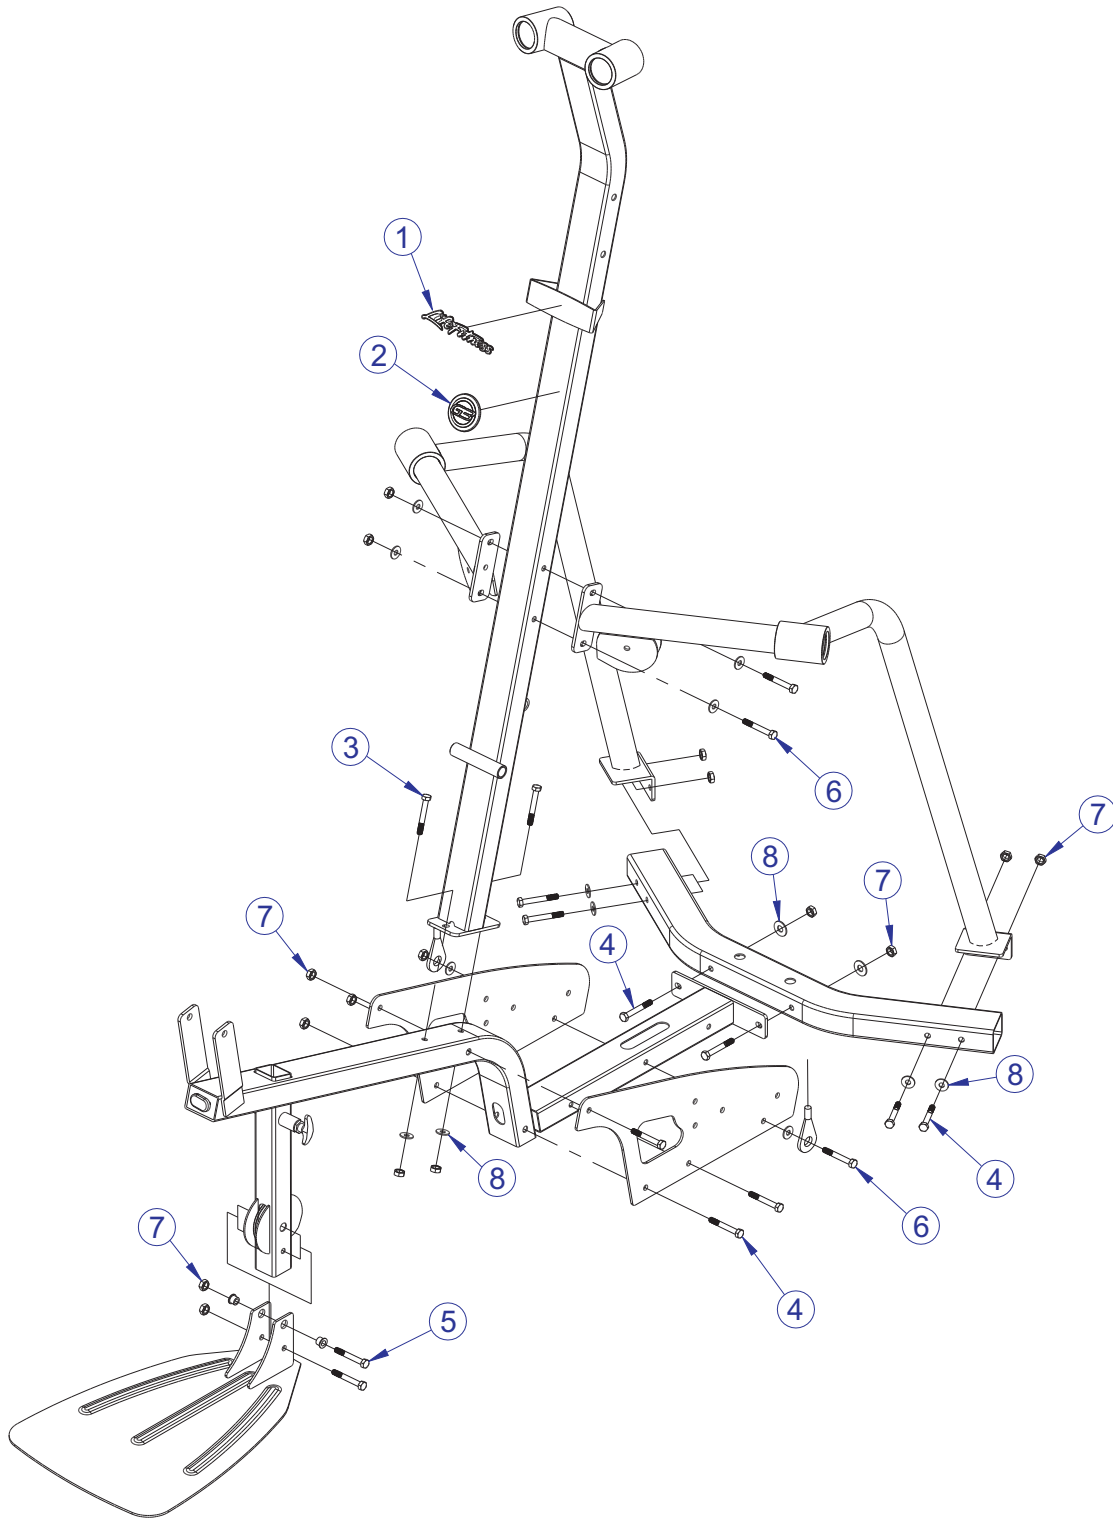

G3-001 G3 HOME GYM COMPONENT ASSEMBLY II

LEGEND ON PAGE 6

G3-001 G3 HOME GYM COMPONENT ASSEMBLY II LEGEND

ITEM NO.	QTY.	PART NO.	DESCRIPTION
1	1	8580601	LABEL, LF LOGO 6.63
2	1	8580501	BADGE, G3
3	2	3102922	3/8-16X2-3/4 UNS HEX FHB G2 ZN
4	9	3102905	3/8-16 X 3-3/4 UNS HEX FHB G2 ZN
5	2	3102904	3/8-16X3 UNS HEX FHB G2 ZN
6	3	3102955	3/8-16X4-1/4 UNS HEX FHB G2 ZN
7	16	3102802	VMI NUT, NYLOCK 3/8-16
8	14	3102514	WASHER, FLAT 3/8 IN SAE ST ZN